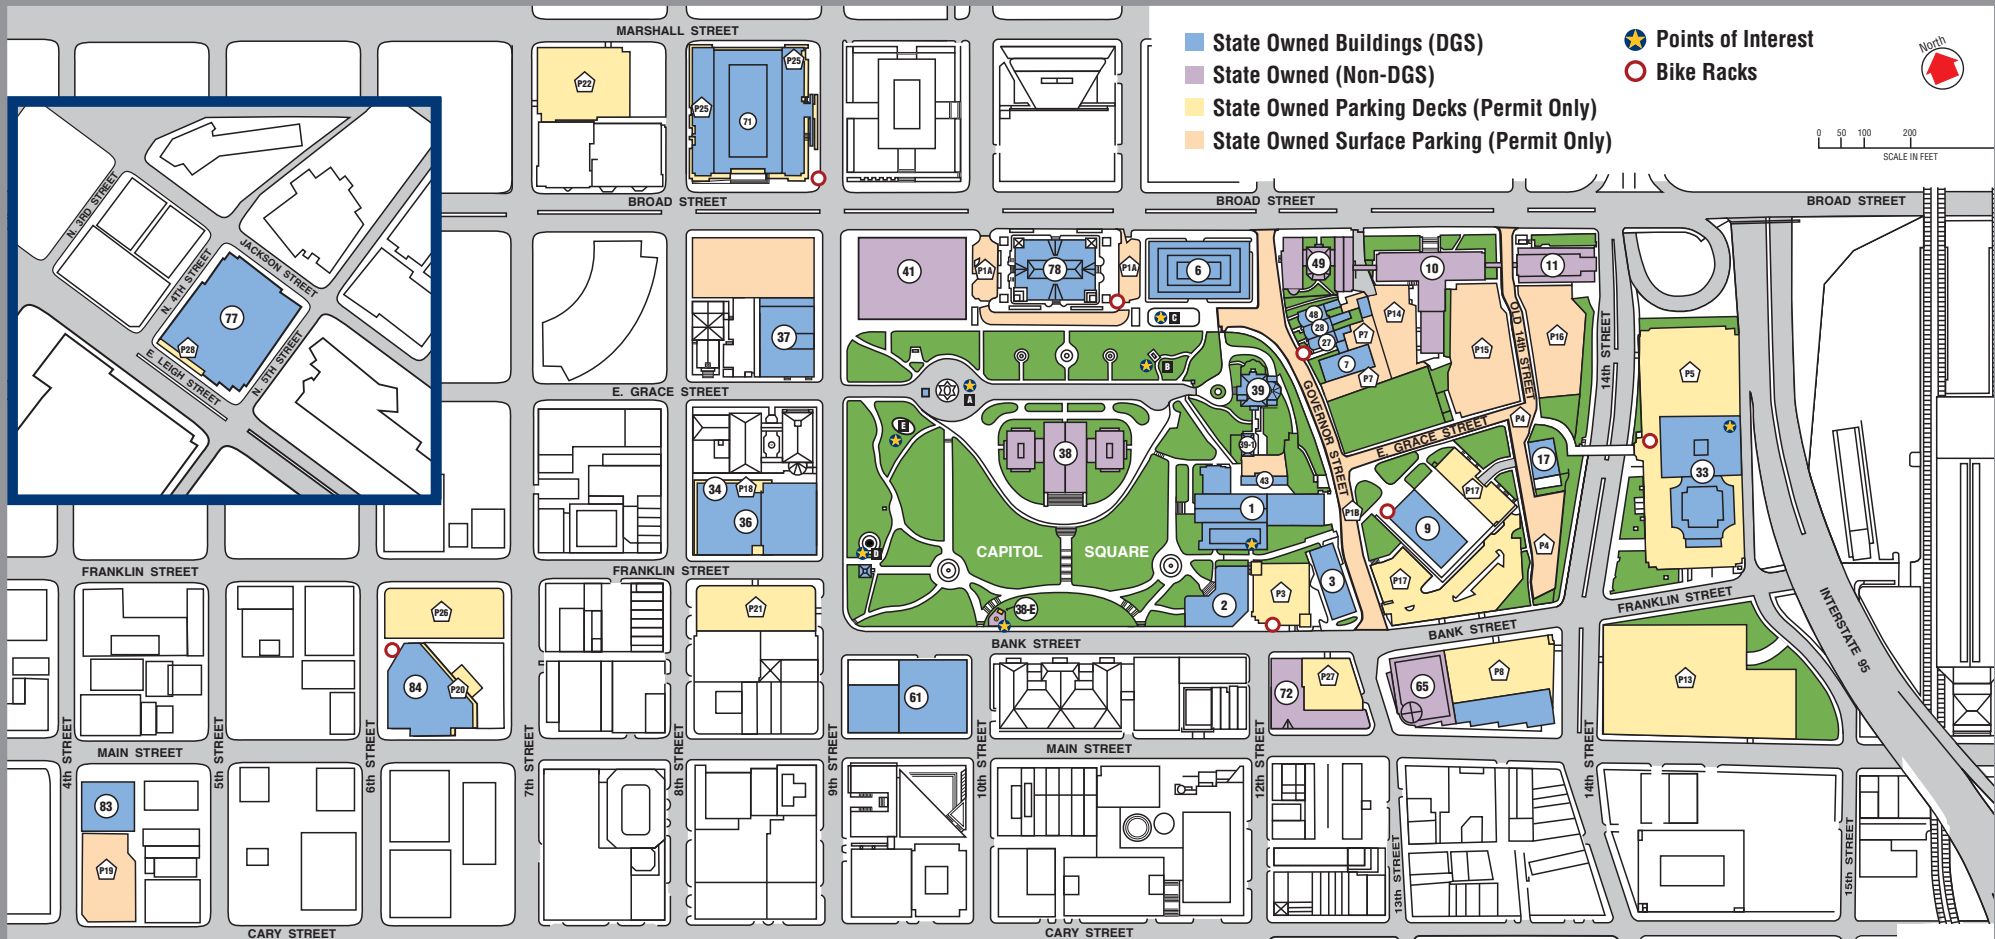

Capitol Area State Owned Buildings and Parking Facilities

STATE OWNED BUILDINGS

- 27 219 Governor Street
- 28 221 Governor Street
- 48 223 Governor Street
- 83 400 East Cary
- 7 Aluminum Building
- 37 Barbara Johns Building
- 40 Bell Tower
- 38 Capitol
- 38-E Capitol Extension (Visitor's Entrance)
- 77 Consolidated Laboratory Services
- 17 Ferguson Building
- 41 General Assembly Building
Under construction

- 39 Governors Mansion
- 43 Governors Mansion Carriage House
- 39-1 Governors Mansion Cottage
- 9 James Madison Building
- 33 James Monroe Building
(State Employee Clinic)
- 3 Jefferson Building
- 71 Library of Virginia
- 84 Main Street Center
- 78 Old City Hall
- 1 Oliver W Hill Building (Parking Office)
- 6 Patrick Henry Building
- 61 Pocahontas Building
Temporary General Assembly location

- 34 Rose & Lafoon Building
- 36 Supreme Court Building
- 65 Tyler Building (SCC)
- 10 VDOT Central Highway
- 11 VDOT Highway Annex
- 49 VDOT Memorial Hospital
- 72 VRS Building
- 2 Washington Building
- MONUMENTS (Points of Interest)**
- A Washington Equestrian
- B Civil Rights Memorial
- C Public Safety Memorial
- D Mantle: Virginia Indian Tribute
- E Virginia Women's Monument

STATE OWNED PARKING FACILITIES

- P13 14th and Main Deck
- P19 400 East Cary Lot
- P26 7th & Franklin
- P22 7th & Marshall Deck
- P21 9th & Franklin Deck
- P3 Bank Street Deck
- P7 Behind Morson Row & Aluminum Bldg
- P28 DCLS Parking
- P1A Darden Garden Memorial Parking
- P1B Governor Street Lot
- P17 James Madison Deck
- P5 James Monroe Deck
- P25 Library of Virginia Deck
- P20 Main Street Centre Deck
- P1B Governor Street Parking
- P4 Old 14th & Grace Streets
- P15 Rear of 1221 E Broad Street, East Side Lot
- P14 Rear of 1221 E Broad Street, West Side Lot
- P16 Rear of Transportation Annex Lot
- P18 Supreme Court Garage
- P8 Tyler Deck
- P27 VRS Deck